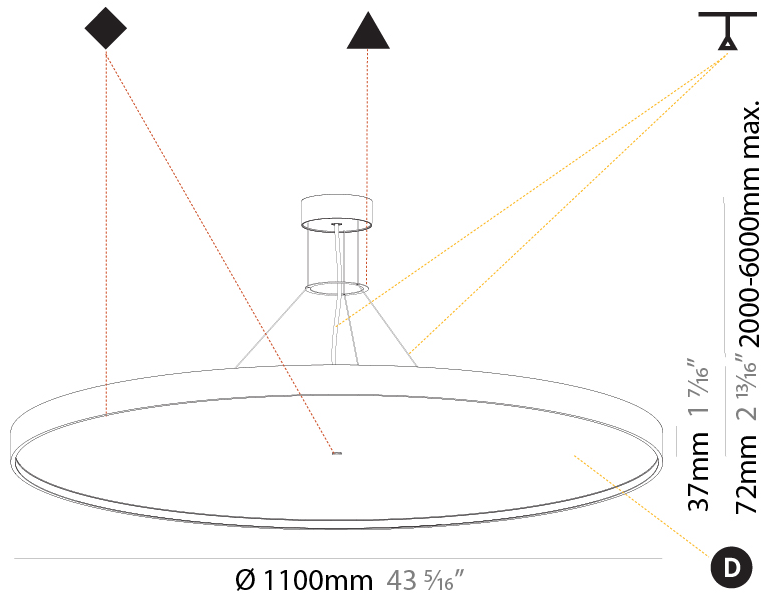

GENERAL

Series: Sign Diva
Subseries: Sign Diva
Brand: Prolicht
Division: Architectural
Mounting Type: Suspension
Mounting Location: Ceiling
Subcategory: Pendant

PHYSICAL

Shape: Round
Diameter (mm): 1100
Diameter (in): 43 ⁵/₁₆"
Height (mm): 72
Height (in): 2 ¹³/₁₆"
Light Distribution: Direct / Indirect
Weight (kg): 20.78
Weight (lbs): 45.81
Diffuser: PMMA - Opal / Micro-Prism / Sparkling Secret / Vintage Industrial
Fixture Finish: SSR / BKV / CWI / CRY / HAB / UFT / ITA / RUA / FTG / MYG / LOD / PUS / FRO / FUP / KIA / POP / BLS / SPG / MEY / GOH / GUM / CHC / COM / ABZ / JAG / OBR / MOS / ROR
Fixture Material: Extruded Aluminum / Steel
Cable Details: 2,000mm/78 3/4" or 6,000mm/236 1/4" Transparent Cable

ELECTRICAL

Lamp Type: LED (Zhaga Standard)
Input Wattage (W): 169.4 / 28.6
Total Output Wattage (W): 135 / 24
Dimming: Tri-Mode (Non-Dimming and Phase Dimming (120Vac only) and 0-10V Dimming)
Driver Included: Yes
Driver Location: Integrated
Driver Type: Constant Current - Universal
Driver Class: Class 2
Input Voltage (V): 120 - 277
Constant Current (MA): 600 / 350

LED

Color Temperature (*K): 2700 / 3000 / 3500 / 4000
Max. Delivered Lumen (lm): 20030 / 20610 / 21050 / 21480
CRI: >90 CRI
Lamp Life (hrs): 50000

OPTICAL

RATINGS AND CERTIFICATIONS

Certified By: Certified for North American Standards
IP rating: IP20

A