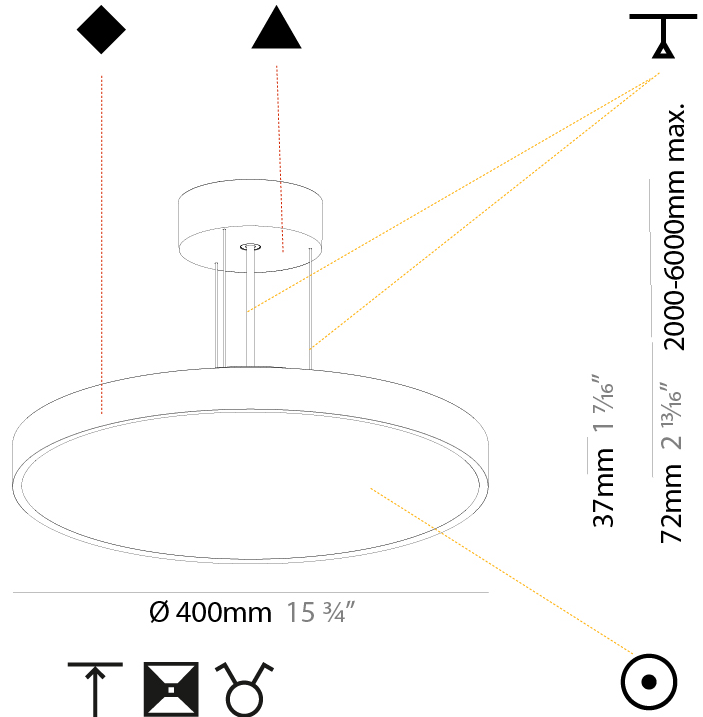

GENERAL

Series: Sign Diva
Subseries: Sign Diva
Partner: Prolicht
Division: Architectural
Installation: Suspension
Product Type: Pendant
Mounting Location: Ceiling
Light Distribution: Direct / Indirect

PHYSICAL

Shape: Round
Diameter (mm): 400
Diameter (in): 15 3/4
Height (mm): 72
Height (in): 2 13/16
Max. Overall Height (mm): 2072
Max. Overall Height (in): 81 3/16
Weight (kg): 3.398
Weight (lbs): 7.49
Diffuser: PMMA - Opal / Micro-Prism / Sparkling Secret / Vintage Industrial with Shine Ring
Fixture Finish: SSR / BKV / CWI / CRY / HAB / UFT / ITA / RUA / FTG / MYG / LOD / PUS / FRO / FUP / KIA / POP / BLS / SPG / MEY / GOH / CHC / COM / ABZ / JAG / OBR / MOS / ROR
Fixture Material: PMMA / Extruded Aluminum / Steel
Cable Details: 2000mm or 6000mm Transparent Cable

ELECTRICAL

Lamp Type: LED (Zhaga Standard)
Input Wattage (W): 34.1
Total Output Wattage (W): 16 / 12
Dimming: Tri-Mode (Non-Dimming and Phase Dimming (120Vac only) and 0-10V Dimming)
Driver Included: Yes
Driver Location: Integrated
Driver Type: Constant Current - Universal
Driver Class: Class 2
Input Voltage (V): 120 - 277
Constant Current (MA): 500

LED

Color Temperature (°K): 2700 / 3000 / 3500 / 4000
Max. Delivered Lumen (lm): 2676 / 2651 / 2681 / 2736
CRI: >90 CRI
Lamp Life (hrs): 50000

OPTICAL

RATINGS AND CERTIFICATIONS

Certified By: Certified for North American Standards
IP rating: IP20

A