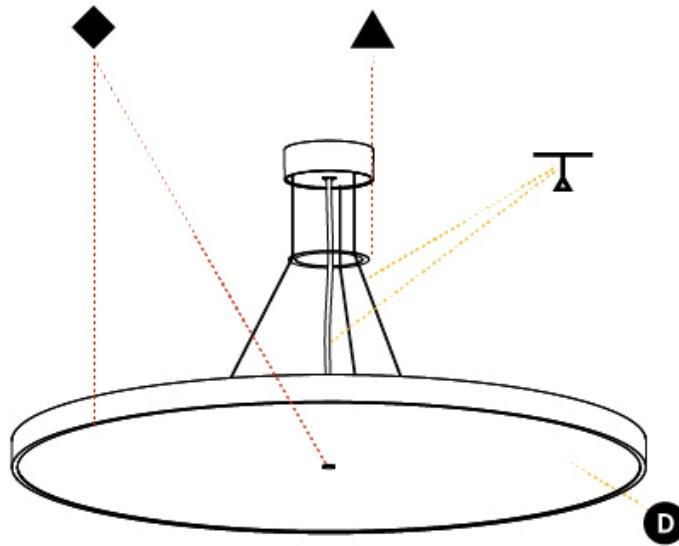

A300006-

PROJECT
TYPE
SPECIFIER
QUANTITY
DATE