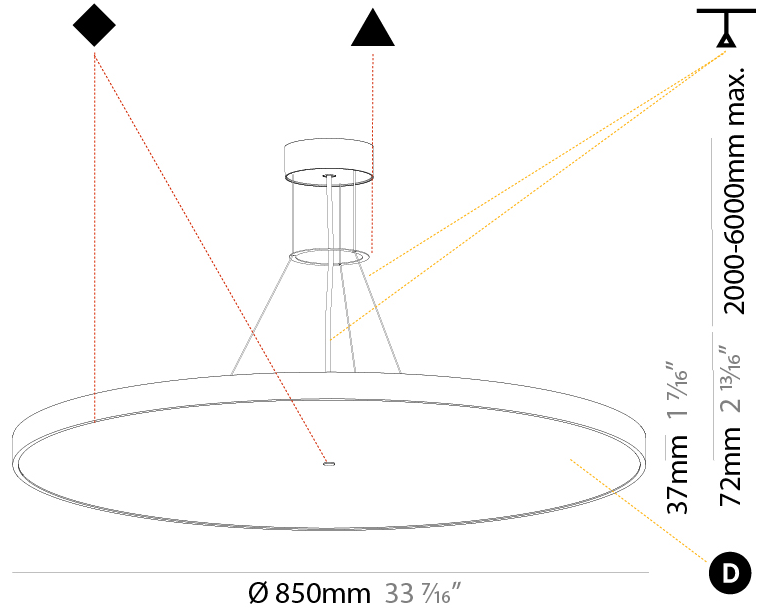

GENERAL

Series: Sign Diva
Subseries: Sign Diva
Brand: Prolicht
Division: Architectural
Mounting Type: Suspension
Mounting Location: Ceiling
Subcategory: Pendant

PHYSICAL

Shape: Round
Diameter (mm): 850
Diameter (in): 33 7/16
Height (mm): 72
Height (in): 2 13/16
Max. Overall Height (mm): 6072
Max. Overall Height (in): 239 7/16
Light Distribution: Direct / Indirect
Weight (kg): 14.868
Weight (lbs): 32.78
Diffuser: PMMA - Opal / Micro-Prism / Sparkling Secret / Vintage Industrial
Fixture Finish: SSR / BKV / CWI / CRY / HAB / UFT / ITA / RUA / FTG / MYG / LOD / PUS / FRO / FUP / KIA / POP / BLS / SPG / MEY / GOH / GUM / CHC / COM / ABZ / JAG / OBR / MOS / ROR
Fixture Material: Extruded Aluminum / Steel
Cable Details: 2000mm or 6000mm Transparent Cable

ELECTRICAL

Lamp Type: LED (Zhaga Standard)
Input Wattage (W): 118.8
Total Output Wattage (W): 94.8
Dimming: Tri-Mode (Non-Dimming and Phase Dimming (120Vac only) and 0-10V Dimming)
Driver Included: Yes
Driver Location: Integrated
Driver Type: Constant Current - Universal
Driver Class: Class 2
Input Voltage (V): 120 - 277
Constant Current (MA): 600 / 350

LED

Color Temperature (°K): 2700 / 3000 / 3500 / 4000
Max. Delivered Lumen (lm): 9880 / 12310 / 12554 / 12810
CRI: >90 CRI
Lamp Life (hrs): 50000

OPTICAL

RATINGS AND CERTIFICATIONS

Certified By: Certified for North American Standards
IP rating: IP20