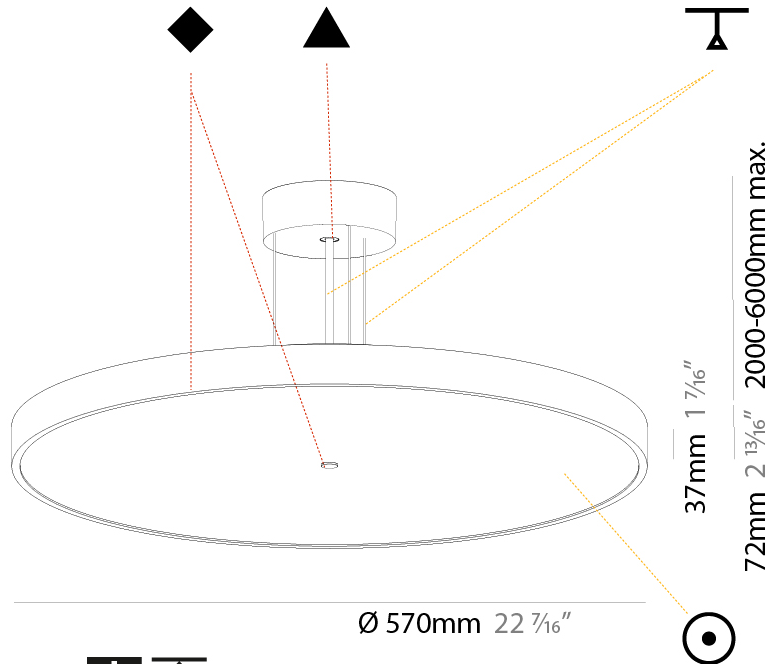

GENERAL

Series: Sign Diva
Subseries: Sign Diva
Partner: Prolicht
Division: Architectural
Installation: Suspension
Product Type: Pendant
Mounting Location: Ceiling
Light Distribution: Direct

PHYSICAL

Shape: Round
Diameter (mm): 570
Diameter (in): 22 7/16
Height (mm): 72
Height (in): 2 13/16
Max. Overall Height (mm): 6072
Max. Overall Height (in): 239 1/16
Weight (kg): 7.802
Weight (lbs): 17.2

Diffuser: PMMA - Opal / Micro-Prism / Sparkling Secret / Vintage Industrial with Shine Ring
Fixture Finish: SSR / BKV / CWI / CRY / HAB / UFT / ITA / RUA / FTG / MYG / LOD / PUS / FRO / FUP / KIA / POP / BLS / SPG / MEY / GOH / CHC / COM / ABZ / JAG / OBR / MOS / ROR
Fixture Material: PMMA / Extruded Aluminum / Steel
Cable Details: 2000mm or 6000mm Transparent Cable

ELECTRICAL

Lamp Type: LED (Zhaga Standard)
Input Wattage (W): 58.3
Total Output Wattage (W): 53
Dimming: Tri-Mode (Non-Dimming and Phase Dimming (120Vac only) and 0-10V Dimming)
Driver Included: Yes
Driver Location: Integrated
Driver Type: Constant Current - Universal
Driver Class: Class 2
Input Voltage (V): 120 - 277
Constant Current (MA): 350

LED

Color Temperature (°K): 2700 / 3000 / 3500 / 4000
Max. Delivered Lumen (lm): 5060 / 6120 / 6233 / 6360
CRI: >90 CRI
Lamp Life (hrs): 50000

OPTICAL

RATINGS AND CERTIFICATIONS

Certified By: Certified for North American Standards
IP rating: IP20