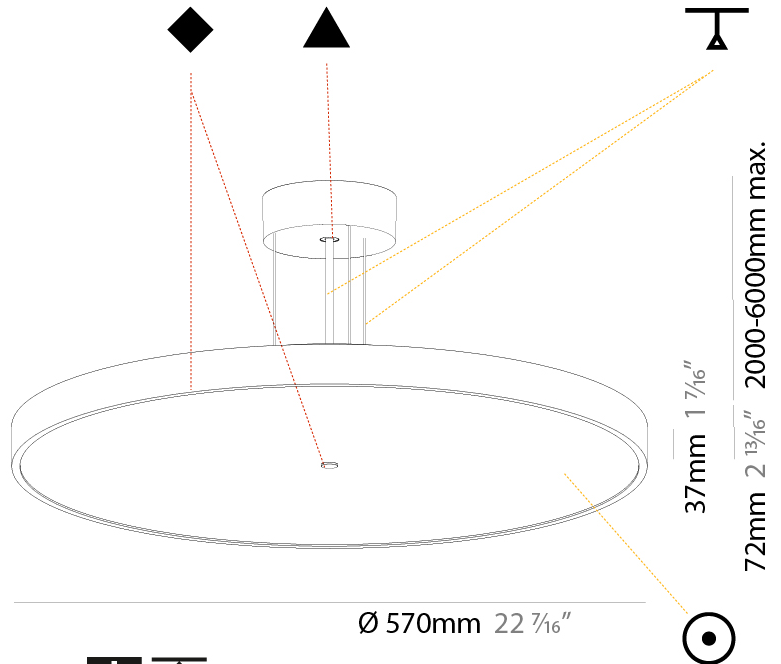

GENERAL

Series: Sign Diva
Subseries: Sign Diva
Brand: Prolicht
Division: Architectural
Mounting Type: Suspension
Mounting Location: Ceiling
Subcategory: Pendant

PHYSICAL

Shape: Round
Diameter (mm): 570
Diameter (in): 22 7/16
Height (mm): 72
Height (in): 2 13/16
Max. Overall Height (mm): 6072
Max. Overall Height (in): 239 1/16
Light Distribution: Direct
Weight (kg): 7.802
Weight (lbs): 17.2

Diffuser: PMMA - Opal / Micro-Prism / Sparkling Secret / Vintage Industrial with Shine Ring

Fixture Finish: SSR / BKV / CWI / CRY / HAB / UFT / ITA / RUA / FTG / MYG / LOD / PUS / FRO / FUP / KIA / POP / BLS / SPG / MEY / GOH / GUM / CHC / COM / ABZ / JAG / OBR / MOS / ROR

Fixture Material: Extruded Aluminum / Steel

Cable Details: 2000mm or 6000mm Transparent Cable

ELECTRICAL

Lamp Type: LED (Zhaga Standard)
Input Wattage (W): 58.3
Total Output Wattage (W): 53
Dimming: Tri-Mode (Non-Dimming and Phase Dimming (120Vac only) and 0-10V Dimming)
Driver Included: Yes
Driver Location: Integrated
Driver Type: Constant Current - Universal
Driver Class: Class 2
Input Voltage (V): 120 - 277
Constant Current (MA): 350

LED

Color Temperature (°K): 2700 / 3000 / 3500 / 4000
Max. Delivered Lumen (lm): 5060 / 6120 / 6233 / 6360
CRI: >90 CRI
Lamp Life (hrs): 50000

OPTICAL

RATINGS AND CERTIFICATIONS

Certified By: Certified for North American Standards
IP rating: IP20

PROJECT	
TYPE	
SPECIFIER	
QUANTITY	
DATE